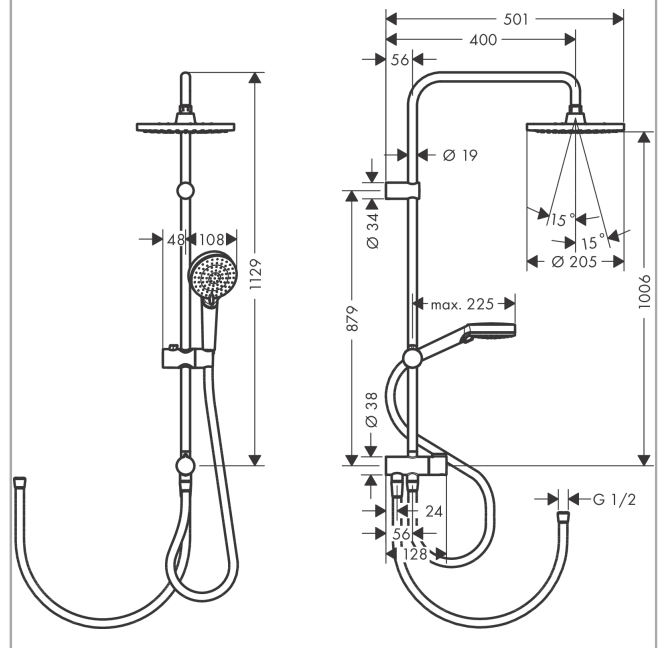

Vernis Blend

Showerpipe 200 1jet Reno

Surfaces: **Chrome** Article Number: **26272000**

Description

product features

- consists of: overhead shower, hand shower, shower hose, hand shower holder
- overhead shower Vernis Blend 200 1jet
- shower head size overhead shower: 205 mm
- spray type overhead shower: Rain
- ball-joint: overhead shower angle adjustable
- spray type hand shower: Rain, IntenseRain
- maximum flow rate at 3 bar: 14,6 l/min
- minimum flow pressure: 1 bar
- operating pressure: min. 1 bar/max. 10 bar
- mounting type: exposed installation
- shower bar diameter: 19 mm
- height-adjustable slider with locking push-button slider
- shower arm length: 400 mm
- water connection: Metaflex shower hose 80 cm and 160 cm
- connection dimension: DN15
- connection thread G 1/2

Technology

Product image

Scale drawing

Vernis Blend
Showerpipe 200 1jet Reno
 Surfaces: **Chrome** Article Number: **26272000**

Flowchart